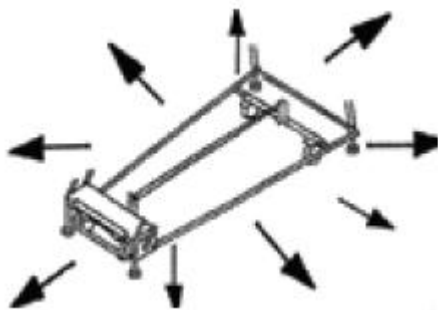

LADDERS

Multi-Directional™ SAF-T™ Ladder

GILLIS-JARKE by
SPG

ITEM # _____ MODEL # _____ QTY: ____
PROJECT: _____

Standard Features & Benefits

S8R2-MD

Multi-Directional

- ◆ Easy to maneuver and ergonomically friendly
- ◆ One simple push will move ladder in any direction you want
- ◆ Includes SAF-T Lock to secure ladder during use
- ◆ Durable powder-coated steel construction
- ◆ 14" deep top step
- ◆ Available in either grip strut or perforated step designs
- ◆ 450 lb. capacity
- ◆ Meets OSHA and ANSI Standards. CAL-OSHA Handrail available
- ◆ Includes 30" handrail
- ◆ Four (4)-Swivel Polyurethane Casters
- ◆ 50° SAF-T Angle and 60° Standard Angle styles
- ◆ Ships knocked down (KD)

For SPG's complete product menu,
visit www.spgusa.com or call 877.503.4SPG (4774)

EXPECT MORE
SPG
STORAGE PRODUCTS GROUP

SAF-T LADDERS

Multi-Directional™

50° SAF-T Angle Multi-Directional Style

No. Steps	Plat. Ht. (In.)	O.A. Ht. (In.)	G-Strut Model No.	G-Perf Model No.	Base W x L (In.)	Wt./Ship Wt. (Lbs.)
With Handrail - Knocked Down (KD)						
6	60	93	D6R2-MD	PD6R2-MD	32 x 68	110/190
7	70	103	D7R2-MD	PD7R2-MD	32 x 76	131/228
8	80	113	D8R2-MD	PD8R2-MD	32 x 90	147/244
9	90	123	D9R2-MD	PD9R2-MD	32 x 96	156/258
10	100	133	D10R2-MD	PD10R2-MD	32 x 103	174/276
11	110	143	D11R2-MD	PD11R2-MD	32 x 115	189/298
12	120	153	D12R2-MD	PD12R2-MD	32 x 121	201/360

Overall height (O.A.) is platform height plus back rail height

60° Standard Angle Multi-Directional Style

No. Steps	Plat. Ht. (In.)	O.A. Ht. (In.)	G-Strut Model No.	G-Perf Model No.	Base W x L (In.)	Wt./Ship Wt. (Lbs.)
With Handrail - Knocked Down (KD)						
6	60	93	S6R2-MD	P6R2-MD	32 x 55	109/189
7	70	103	S7R2-MD	P7R2-MD	32 x 62	121/218
8	80	113	S8R2-MD	P8R2-MD	32 x 68	130/214
9	90	123	S9R2-MD	P9R2-MD	32 x 76	148/250
10	100	133	S10R2-MD	P10R2-MD	32 x 82	164/266
11	110	143	S11R2-MD	P11R2-MD	32 x 90	177/286
12	120	153	S12R2-MD	P12R2-MD	32 x 96	209/368